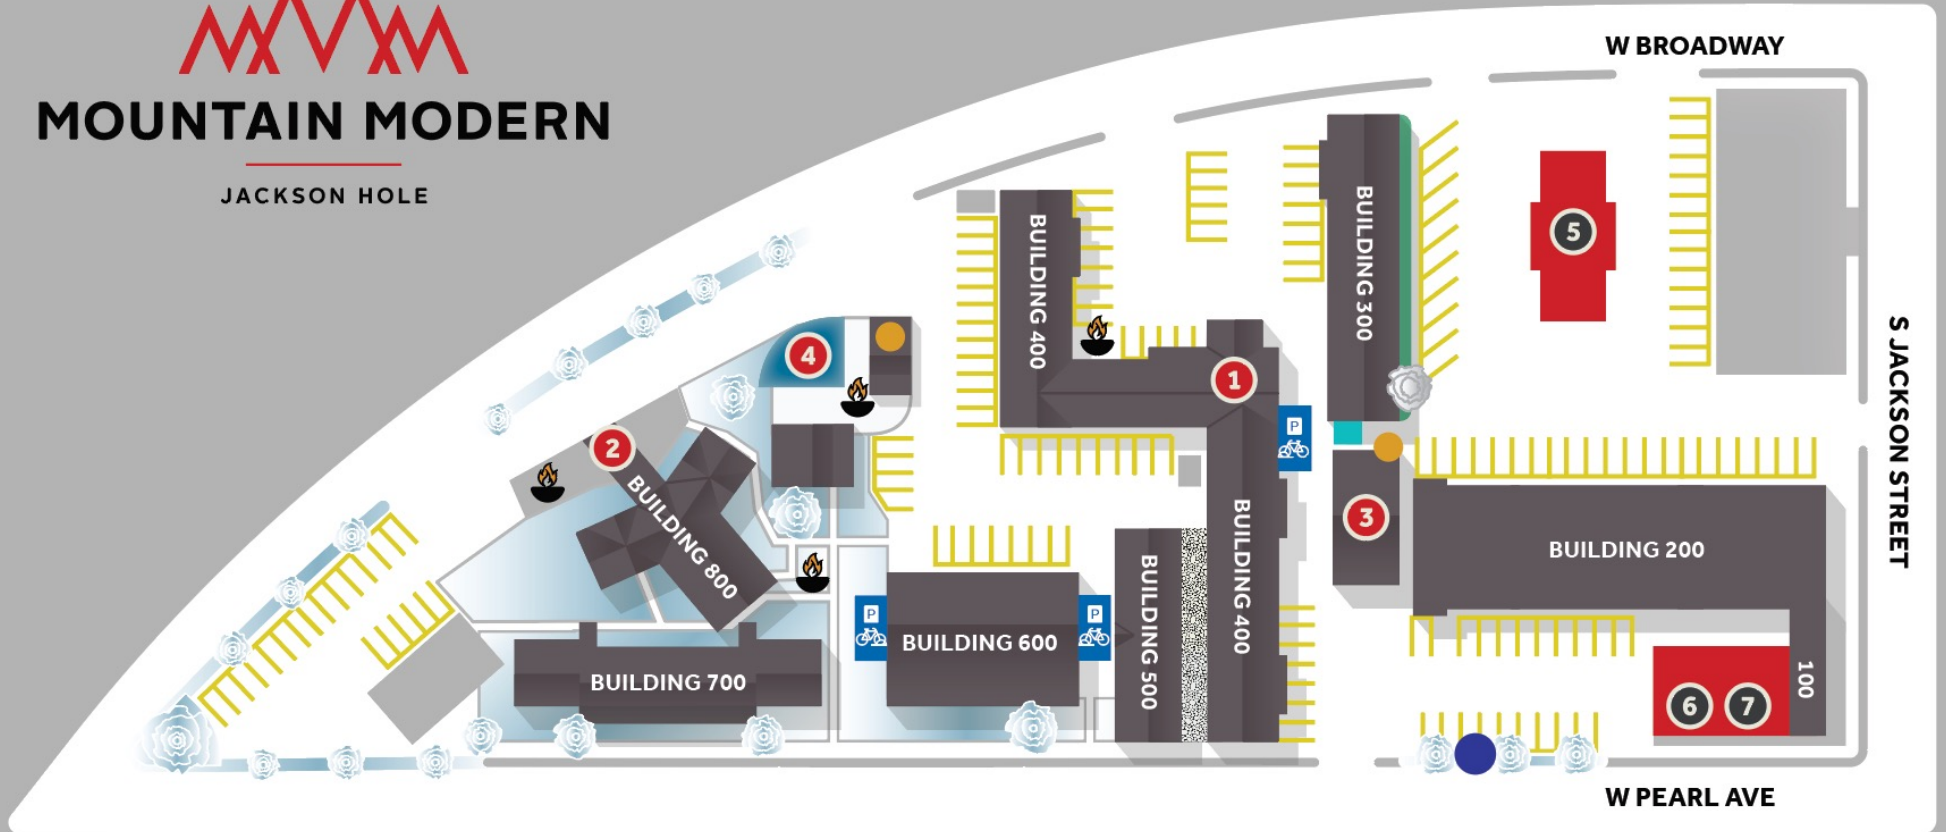

MOUNTAIN MODERN

JACKSON HOLE

POOL HOURS • 9AM - 10PM

MAP KEY

- 1 LOBBY
- 2 **TRIPLE M**
- 3 INDOOR POOL & HOT TUB
- 4 OUTDOOR POOL & HOT TUB

- 5 BAPP KOREAN RESTAURANT
- 6 BELEZA SALON
- 7 BIG HOLE BBQ
-  FIRE PIT

-  BIKE PARKING
-  BIKE MAINTENANCE STATION
-  LAUNDRY
-  SKI RESORT SHUTTLE